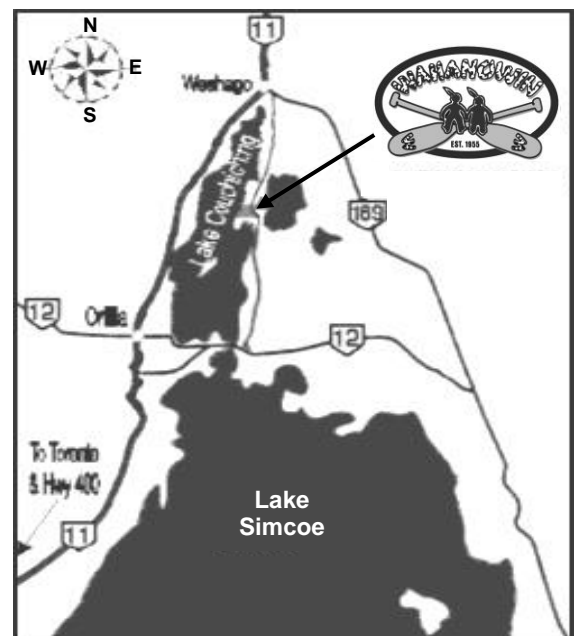

Music By The Lake Location and Directions

MBTL Camper Mailing Address:

Music By The Lake
c/o Camp Wahanowin
P.O. Box 850
Orillia, Ontario
L3V 6K8

MBTL Campsite Location: *(this address does not receive mail)*

Street Address for MapQuest, Google Maps, etc.: 6726 Rama Road, Longford Mills, ON L0K 1L0

****We suggest that you do *NOT* use a GPS device to locate the Camp Wahanowin site on Rama Road. Your GPS is handy when providing directions to Rama Road, but once you are on Rama Road please go by the street address to locate the Camp Wahanowin site - 6726 Rama Road (next door to YMCA Geneva Park).**

Directions to Camp from Toronto

1. From Highway 401 take Highway 400 north towards Barrie
2. Follow Highway 11 north towards Orillia
3. Exit on to Highway 12 south (2nd Orillia exit)
4. Continue along 12 through approx. 7 sets of lights, over the Narrows bridge to Rama Road
5. Turn left (north) on Rama Road and travel for approx. 10km
6. Camp Wahanowin is on the left (west side of Rama Road)

Distance & Driving Time

Toronto - 150km, approx. 90 minutes