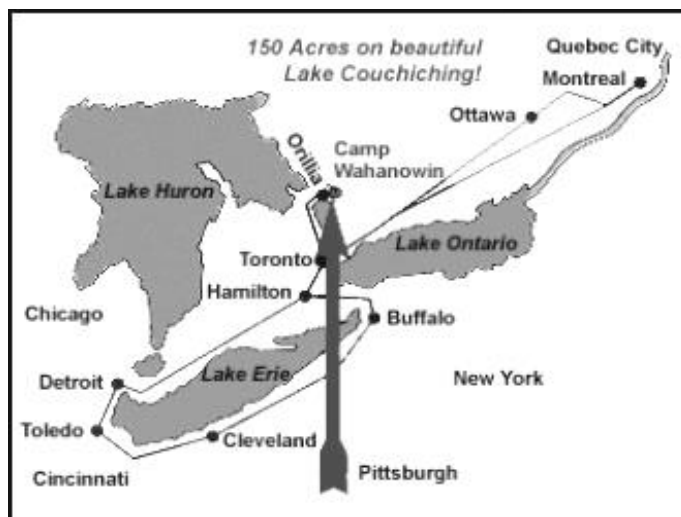

Music By The Lake Location and Directions

MBTL Camper Mailing Address:

Music By The Lake
c/o Camp Wahanowin
P.O. Box 850
Orillia, Ontario
L3V 6K8

MBTL Campsite Location: *(this address does not receive mail)*

Street Address for MapQuest, Google Maps, etc.: 6726 Rama Road, Longford Mills, ON L0K 1L0

****We suggest that you do *NOT* use a GPS device to locate the Camp Wahanowin site on Rama Road. Your GPS is handy when providing directions to Rama Road, but once you are on Rama Road please go by the street address to locate the Camp Wahanowin site - 6726 Rama Road (next door to YMCA Geneva Park).**

Directions to Camp from Toronto

1. From Highway 401 take Highway 400 north towards Barrie
2. Follow Highway 11 north towards Orillia
3. Exit on to Highway 12 south (2nd Orillia exit)
4. Continue along 12 through approx. 7 sets of lights, over the Narrows bridge to Rama Road
5. Turn left (north) on Rama Road and travel for approx. 10km
6. Camp Wahanowin is on the left (west side of Rama Road)

Distance & Driving Time

Toronto - 150km, approx. 90 minutes