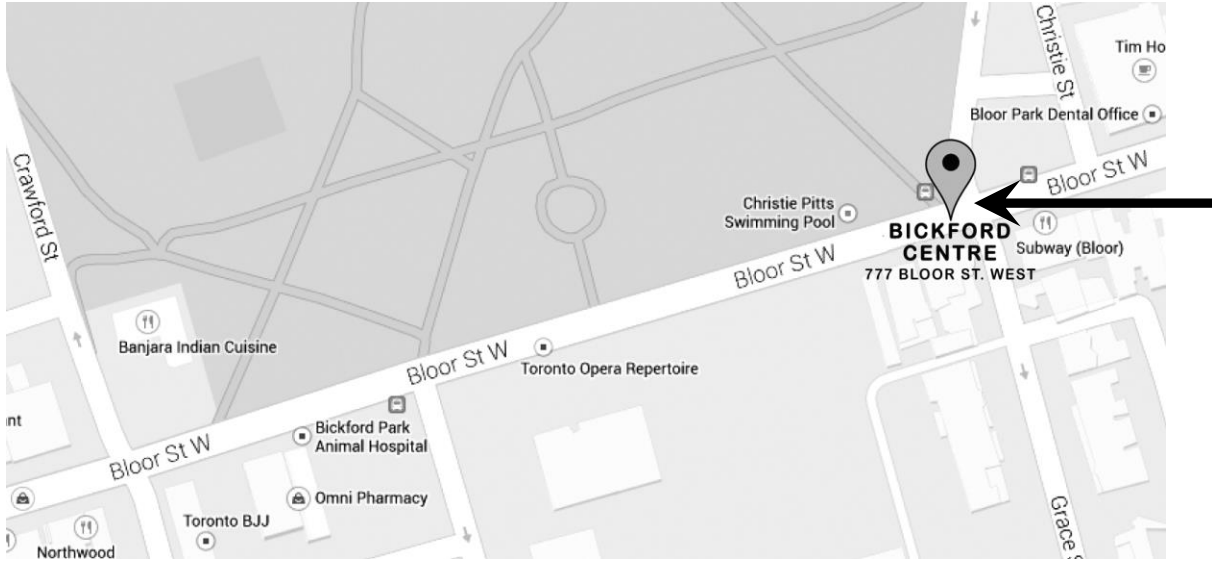

# Bus Departure Location Maps

## **BICKFORD CENTRE** 777 Bloor Street West

**Departure:**

Sat. June 2<sup>nd</sup> → Buses will arrive at Bickford at 8:00am  
Buses will depart from Bickford promptly at 9:00am

**Return:**

Sat. June 9<sup>th</sup> → Buses will arrive at Bickford between 3:30-4:00pm

## **FAIRVIEW MALL** 1800 Sheppard Ave. E.

**Departure:**

Sat. June 2<sup>nd</sup> → Buses will arrive at Fairview Mall at 8:00am  
Buses will depart from Fairview Mall promptly at 9:00am

**Return:**

Sat. June 9<sup>th</sup> → Buses will arrive at Fairview Mall between 3:30-4:00pm