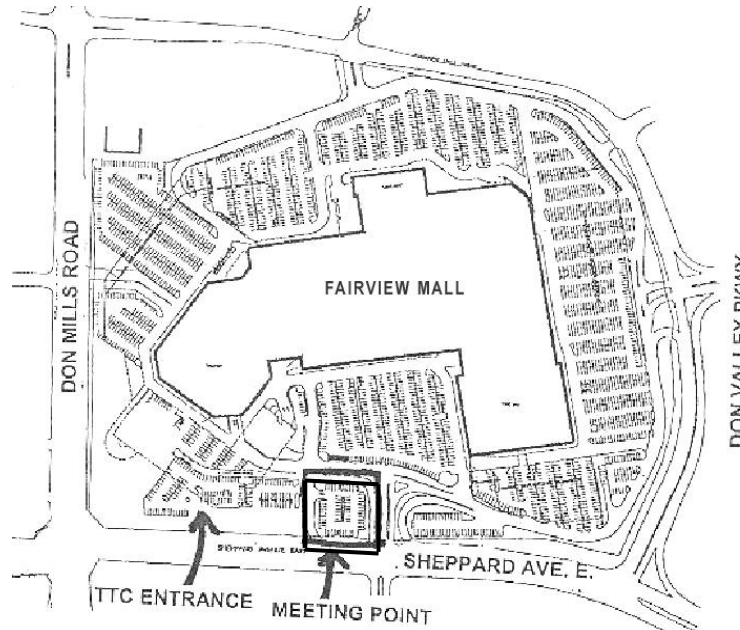

## **FAIRVIEW MALL** 1800 Sheppard Ave. E.

**Departure:**

Sat. June 2<sup>nd</sup> → Buses will arrive at Fairview Mall at 8:00am  
Buses will depart from Fairview Mall promptly at 9:00am

**Return:**

Sat. June 9<sup>th</sup> → Buses will arrive at Fairview Mall between 3:30-4:00pm