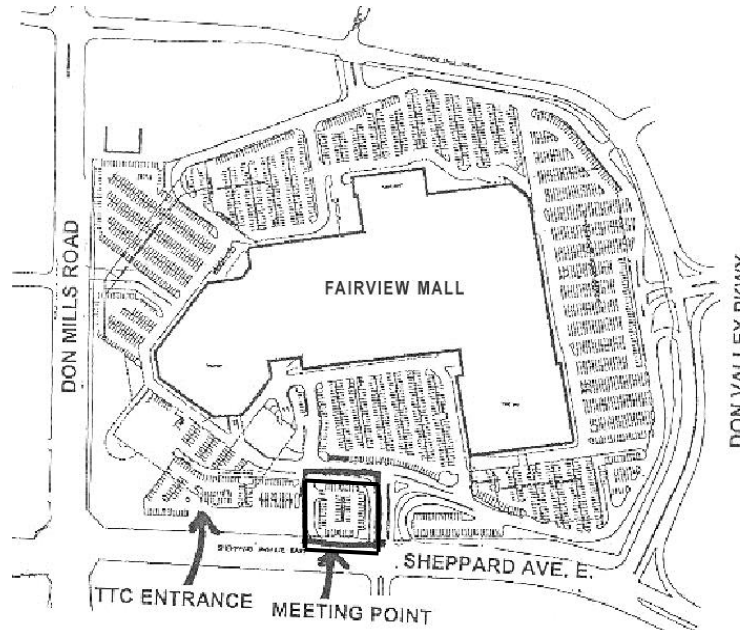

SEE REVERSE FOR
BUS ASSIGNMENTS

FAIRVIEW MALL 1800 Sheppard Ave. E.

Departure:

Sat. June 2nd → Buses will arrive at Fairview Mall at 8:00am
Buses will depart from Fairview Mall promptly at 9:00am

Return:

Sat. June 9th → Buses will arrive at Fairview Mall between 3:30-4:00pm