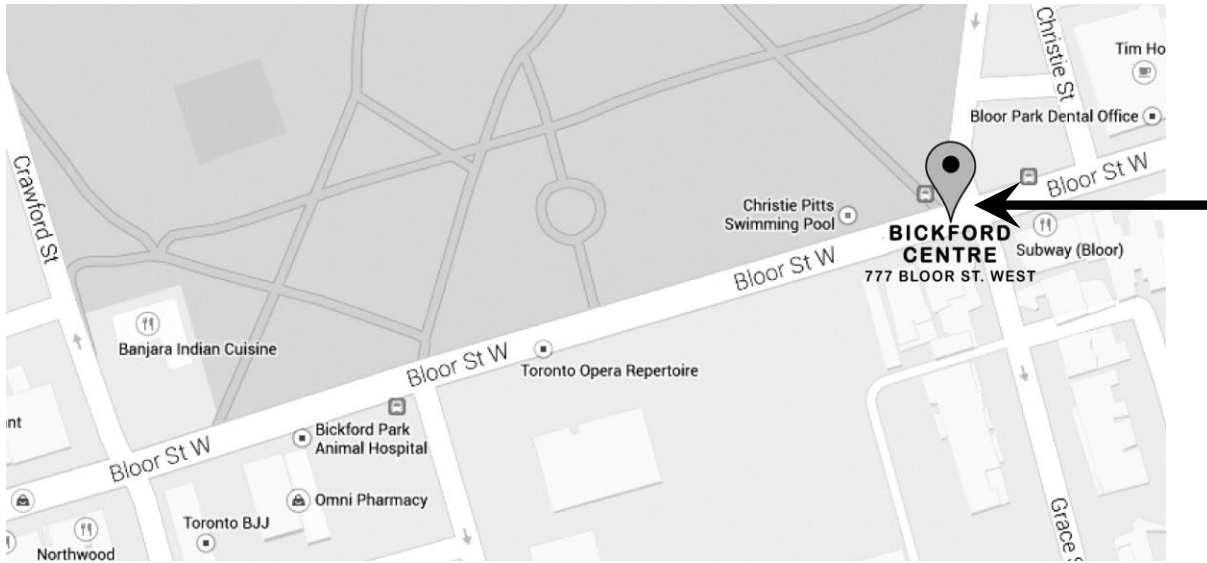

See reverse side of this page for map of bus departure locations

Students attending the following schools and who have **signed up and paid** for chartered bus service, will be departing from and arriving at **FAIRVIEW MALL** (see map on reverse side for directions)

Bus Departure Location Maps

BICKFORD CENTRE 777 Bloor Street West

Departure:

Sat. June 2nd → Buses will arrive at Bickford at 8:00am
Buses will depart from Bickford promptly at 9:00am

Return:

Sat. June 9th → Buses will arrive at Bickford between 3:30-4:00pm

SEE REVERSE FOR
BUS ASSIGNMENTS

FAIRVIEW MALL 1800 Sheppard Ave. E.

Departure:

Sat. June 2nd → Buses will arrive at Fairview Mall at 8:00am
Buses will depart from Fairview Mall promptly at 9:00am

Return:

Sat. June 9th → Buses will arrive at Fairview Mall between 3:30-4:00pm