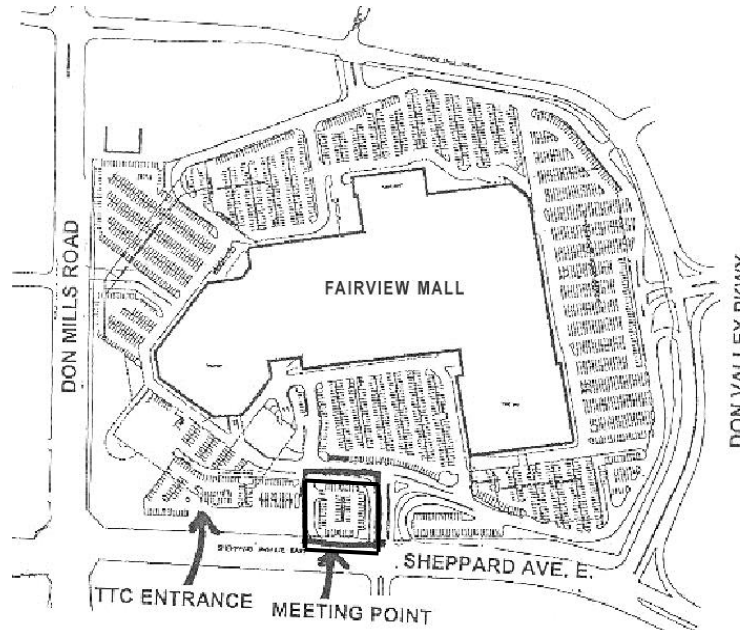

Return:

Sat. June 1st → Buses will arrive at Fairview Mall between 3:30-4:00pm

* BUS FEE: $30 each way
**Reservations/payment
must be made in advance.**