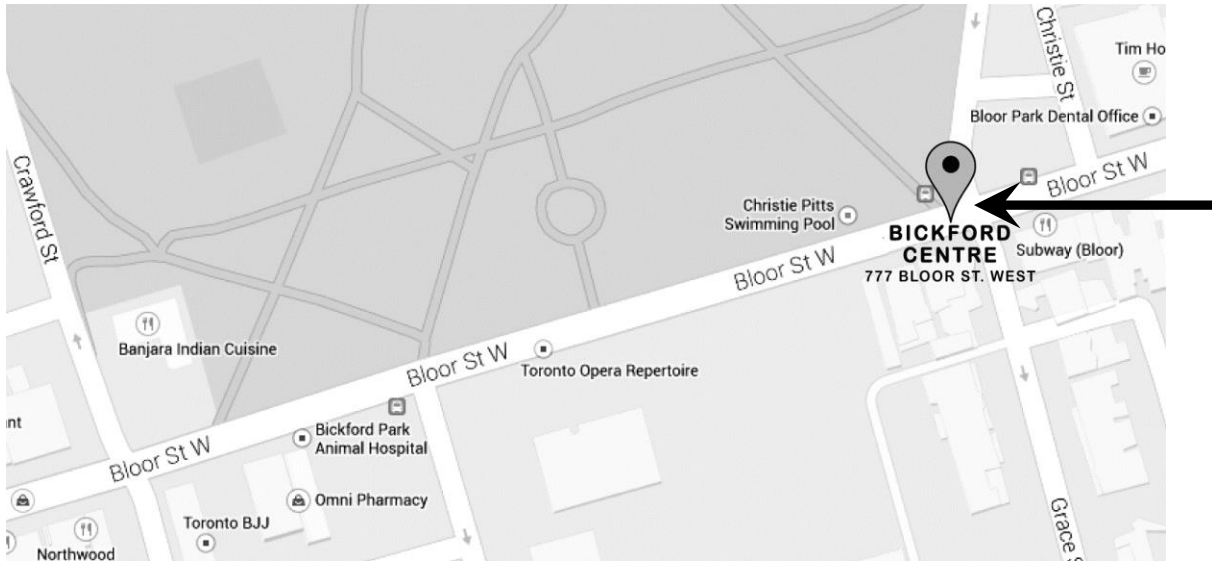

*Regal Road
Runnymede
Ryerson
Samuel Hearne
Shirley
Sprucecourt
Swansea
Winchester
Winona*

See reverse side of this page for map of bus departure locations

Students attending the following schools and who have **signed up and paid** for chartered bus service, will be departing from and arriving at **FAIRVIEW MALL** (see map on reverse side for directions)

Bus Departure Location Maps

BICKFORD CENTRE 777 Bloor Street West

Departure:

Sat. May 25th → Buses will arrive at Bickford at 8:00am
Buses will depart from Bickford promptly at 9:00am

Return:

Sat. June 1st → Buses will arrive at Bickford between 3:30-4:00pm

**SEE REVERSE FOR
BUS ASSIGNMENTS**

FAIRVIEW MALL 1800 Sheppard Ave. E.

Departure:

Sat. May 25th → Buses will arrive at Fairview Mall at 8:00am
Buses will depart from Fairview Mall promptly at 9:00am

Return: