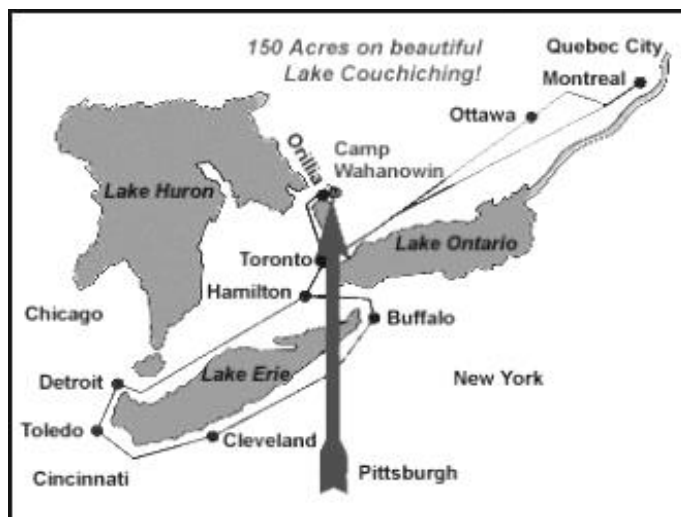

Music By The Lake Location and Directions

MBTL Camper Mailing Address:

Music By The Lake
c/o Camp Wahanowin
P.O. Box 850
Orillia, Ontario
L3V 6K8

MBTL Campsite Location: *(this address does not receive mail)*

Street Address for MapQuest, Google Maps, etc.: 6726 Rama Road, Longford Mills, ON L0K 1L0

****We suggest that you do NOT use a GPS device to locate the Camp Wahanowin site on Rama Road. Your GPS is handy when providing directions to Rama Road, but once you are on Rama Road please go by the street address to locate the Camp Wahanowin site - 6726 Rama Road (next door to YMCA Geneva Park).**

Directions to Camp from Toronto

1. From Highway 401 take Highway 400 north towards Barrie
2. Follow Highway 11 north towards Orillia
3. Exit on to Highway 12 south (2nd Orillia exit)
4. Continue along 12 through approx. 7 sets of lights, over the Narrows bridge to Rama Road
5. Turn left (north) on Rama Road and travel for approx. 10km
6. Camp Wahanowin is on the left (west side of Rama Road)

Distance & Driving Time

Toronto - 150km, approx. 90 minutes