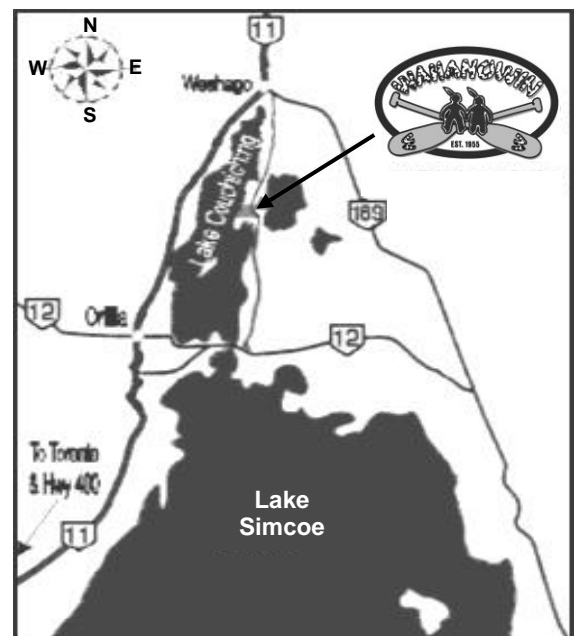

Music By The Lake Location and Directions

MBTL Camper Mailing Address:

Music By The Lake
c/o Camp Wahanowin
P.O. Box 850
Orillia, Ontario
L3V 6K8

MBTL Campsite Location: *(this address does not receive mail)*

Street Address for MapQuest, Google Maps, etc.: 6726 Rama Road, Longford Mills, ON L0K 1L0

****We suggest that you do NOT use a GPS device to locate the Camp Wahanowin site on Rama Road. Your GPS is handy when providing directions to Rama Road, but once you are on Rama Road please go by the street address to locate the Camp Wahanowin site - 6726 Rama Road (next door to YMCA Geneva Park).**

Directions to Camp from Toronto

1. From Highway 401 take Highway 400 north towards Barrie
2. Follow Highway 11 north towards Orillia
3. Exit on to Highway 12 south (2nd Orillia exit)
4. Continue along 12 through approx. 7 sets of lights, over the Narrows bridge to Rama Road
5. Turn left (north) on Rama Road and travel for approx. 10km
6. Camp Wahanowin is on the left (west side of Rama Road)

Distance & Driving Time

Toronto - 150km, approx. 90 minutes